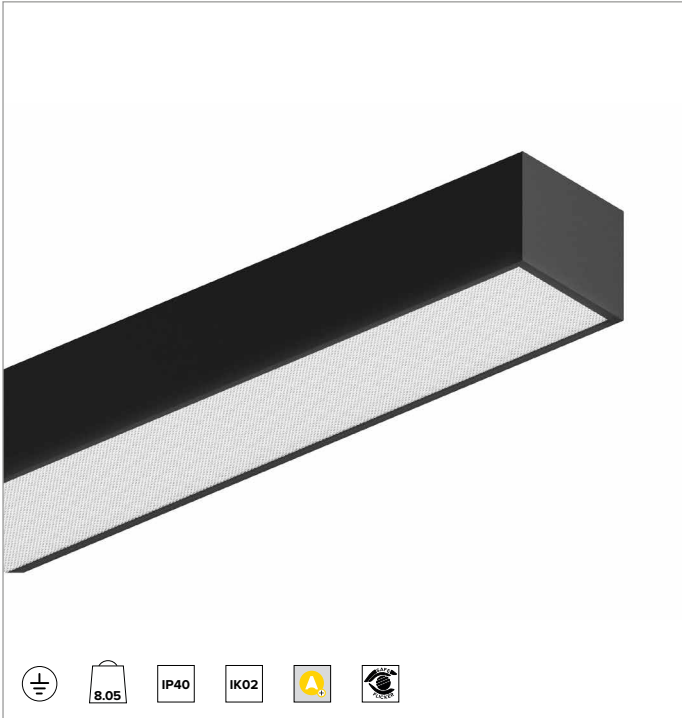

T026BX940ELDB | LOGICO EASY Stand Alone 100 - UGR19

Linear stand alone LED fixture for ceiling mounted or suspension installation. Emergency version

		4000K	H(m)	D(m)	Emax(lx)
		Ra90		88°	
Fixture Power	104W	1	1.94	2431	
Source Flux	8940lm	2	3.88	608	
Fixture Flux	8941lm	3	5.83	270	
Efficacy	86lm/W	4	7.77	152	
G0301	Imax=272cd/klm	Imax	2432cd	5	9.71 97

CCT nominal: 4000K

Lifetime (L80/B10): 100000h tq +25°C

ILLUMINOTECHNICAL CHARACTERISTICS

Direct/indirect emission. Controlled light - UGR19 optics: optical system made of a steel reflector with white polymer coating and UGR closing diffuser screen (UGR<19 and L65<3000 cd/m² EN-12464-1).

MECHANICAL CHARACTERISTICS

Painted extruded aluminium body with 100mm section and polycarbonate end caps. Upper closing screen in translucent polycarbonate.

Colour and finish: Black

Dimensions: L=2340mm

Weight: 8.05Kg