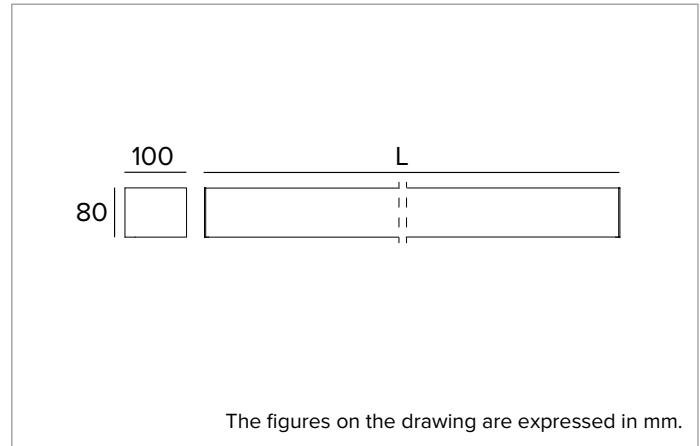

T026BX940ELDB | LOGICO EASY Stand Alone 100 - UGR19

Linear stand alone LED fixture for ceiling mounted or suspension installation. Emergency version

		4000K	H(m)	D(m)	Emax(lx)
		Ra90		88°	
Fixture Power	104W	1	1.94	2431	
Source Flux	8940lm	2	3.88	608	
Fixture Flux	8941lm	3	5.83	270	
Efficacy	86lm/W	4	7.77	152	
G0301	Imax=272cd/klm	Imax	2432cd	5	9.71 97